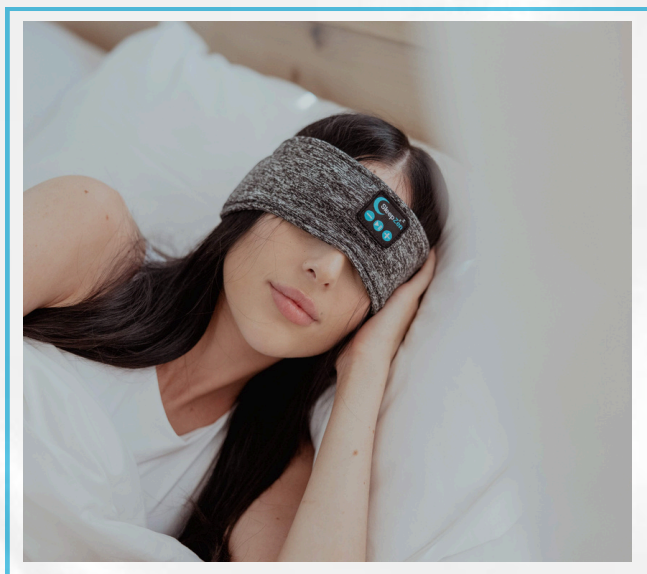

WELLNESS AND RELAXATION FOR **YOUR** TEAM AND CLIENTS

Elevate Your Gifting Strategy with Sleep Zen:

Enhance Employee Wellness Programs:

Promote better sleep and relaxation, leading to increased productivity and well-being.

Strengthen Client Relationships:

Unique, thoughtful gifts that clients will remember and appreciate.

Perfect for Corporate Events & Holiday Gifting:

Ideal as premium giveaways or thoughtful tokens for special occasions.

Corporate Bulk Discounts:

Special rates for orders above a certain quantity.