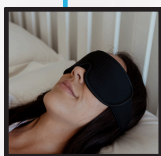

SLEEP ZEN™ BLUETOOTH SLEEP HEADPHONES 2.0

Combines comfort and technology with built-in Bluetooth speakers.

Ultra-thin 4mm speakers for comfortable sleep and use.

Doubles as a sleep mask for ultimate versatility.

Perfect gift for encouraging self care and stress relief.

Great for travelers , light sleepers and unwinding before bed.

Exclusive Offer:

Special corporate gifting discounts available for bulk orders.

SLEEP ZEN™ CONTOURED 3D SLEEP MASK

Crafted with soft, breathable and hypoallergenic materials for smooth sensation against skin.

Compact design making it easy to pack and use anywhere.

A gentle, eyelash-friendly fit that allows natural eye movement with zero pressure.