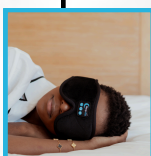

Crafted with soft, breathable and hypoallergenic materials for smooth sensation against skin.

Compact design making it easy to pack and use anywhere.

A gentle, eyelash-friendly fit that allows natural eye movement with zero pressure.

SLEEP ZEN™ SLEEP MASK SOUND 3D

CURRENTLY OUT OF STOCK

Connect to your favorite playlist and sleep easily with ultra-thin, built-in Bluetooth speakers.

Wide face wrap-around design for total blackout for deeper sleep.