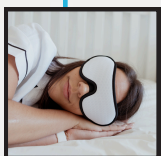

SLEEP ZEN™ BLUETOOTH SLEEP HEADPHONES 2.0

Combines comfort and technology with built-in Bluetooth speakers.

Ultra-thin 4mm speakers for comfortable sleep and use.

Doubles as a sleep mask for ultimate versatility.

Perfect gift for encouraging self care and stress relief.

Great for travelers , light sleepers and unwinding before bed.

Exclusive Offer:

Special corporate gifting discounts available for bulk orders.

SLEEP ZEN™ CONTOURED 3D SLEEP MASK

Crafted with soft, breathable and hypoallergenic materials for smooth sensation against skin.

Compact design making it easy to pack and use anywhere.

A gentle, eyelash-friendly fit that allows natural eye movement with zero pressure.